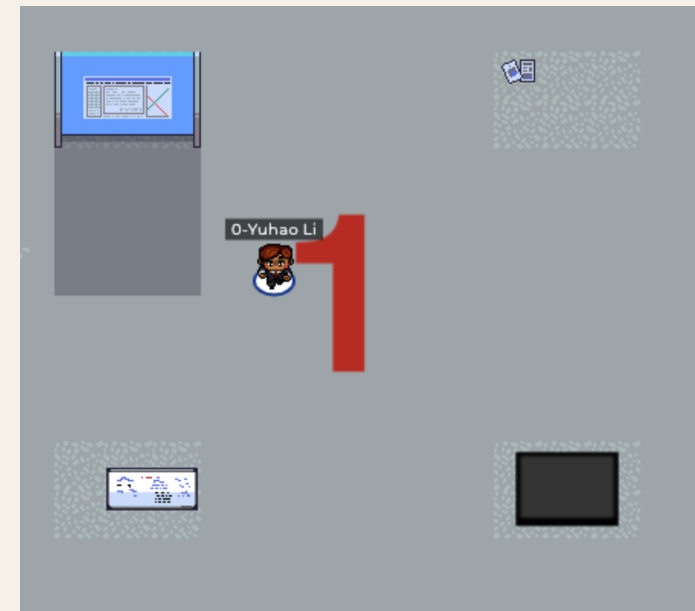

Manage

Done

Materials for Each Poster

THE CONFERENCE ON WEB AND
INTERNET ECONOMICS

- For each poster, there are four materials:
 - Left-top: poster
 - Left-bottom: one whiteboard through which you can discuss
 - Right-top: four-page slides
 - Right-bottom: one-minute video
- When you get close to them, press 'X' to see the details.

Interaction Distance

THE CONFERENCE ON WEB AND
INTERNET ECONOMICS

- When a group of avatars are in close proximity, a video sharing is started.
- The interaction distance is a six-tile radius.
- A user can see a maximum of 8 videos at once; additional connections will be audio-only.

Text Chat

THE CONFERENCE ON WEB AND
INTERNET ECONOMICS

- When you enter the gather room, you will see the announcement.
- Then you can send some words to people nearby (default) or everyone.
- Again, for the local chat, the default interaction radius is a six-tile radius.
- If you have any questions during the poster session, feel free to contact Yuhao Li through chat or email (yuhaoli.cs@gmail.com).