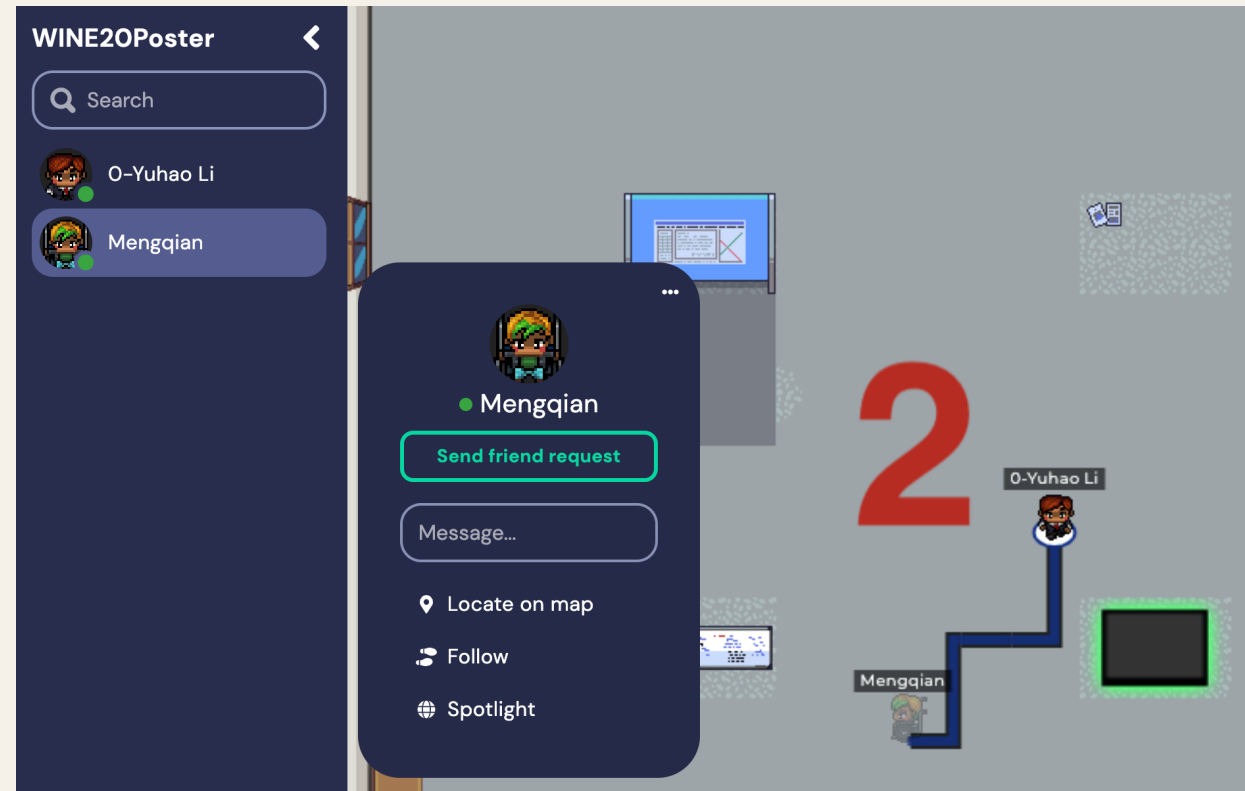

Interact with Someone

THE CONFERENCE ON WEB AND
INTERNET ECONOMICS

- You can click the one you want to interact with.
- Then the following functions are available:
  - Send private message
  - Locate her/him on map
  - Follow her/him
  - Spotlight her/him